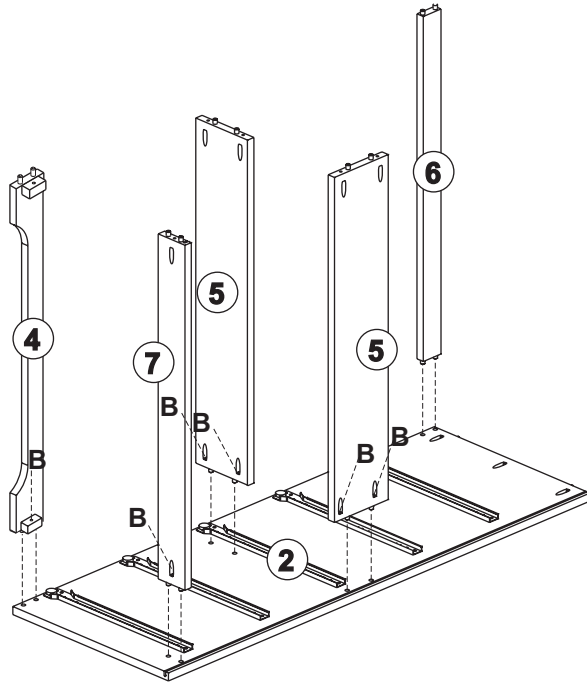

IDENTIFYING THE PARTS

5X

TOOLS REQUIRED

A	 Ø 8x30	24
B	 Ø 4,0x30	18
C	 Ø 3,5x30	40

D		10
E	 Ø 4,0x40	10
F	 10x10	12

IDENTIFYING THE PARTS

Letras
 Sim Não

01

2X

02

03

04

05

06

ATTENTION!

You will get sturdy stability nail (F) in the grooved channel as shown.