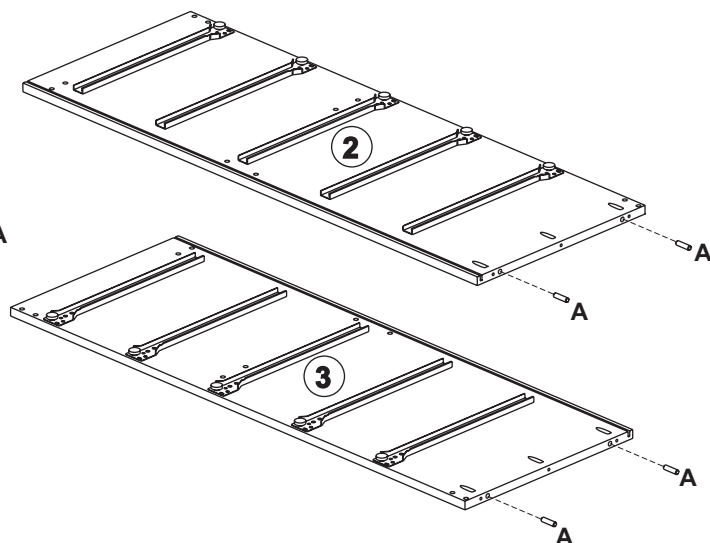

IDENTIFYING THE PARTS

5X

TOOLS REQUIRED

A	 Ø 8x30	24
B	 Ø 4,0x30	18
C	 Ø 3,5x30	40

D		10
E	 Ø 4,0x40	10
F	 10x10	12

IDENTIFYING THE PARTS

Letras
 Sim Não

01

2X

02

03

04

05

06

ATTENTION!

You will get sturdy stability nail (F) in the grooved channel as shown.