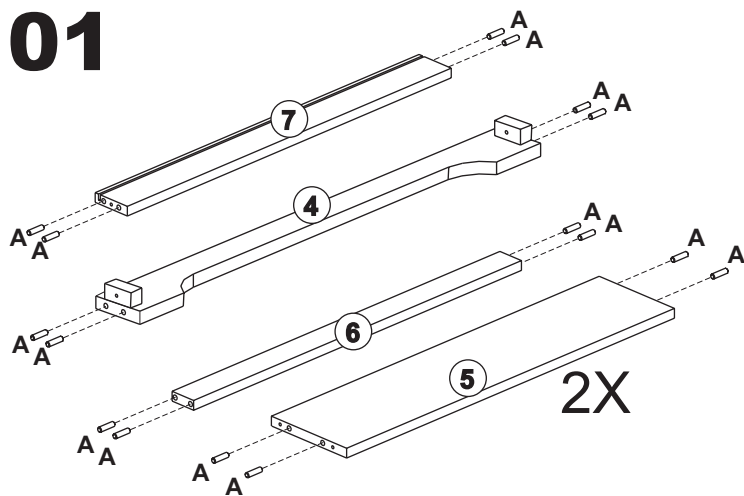

IDENTIFYING THE PARTS

5X

TOOLS REQUIRED

A	 Ø 8x30	24
B	 Ø 4,0x30	18
C	 Ø 3,5x30	40

D		10
E	 Ø 4,0x40	10
F	 10x10	12

IDENTIFYING THE PARTS

Letras
 Sim Não

01

2X

02

03

04

05

06

ATTENTION!

You will get sturdy stability nail (F) in the grooved channel as shown.