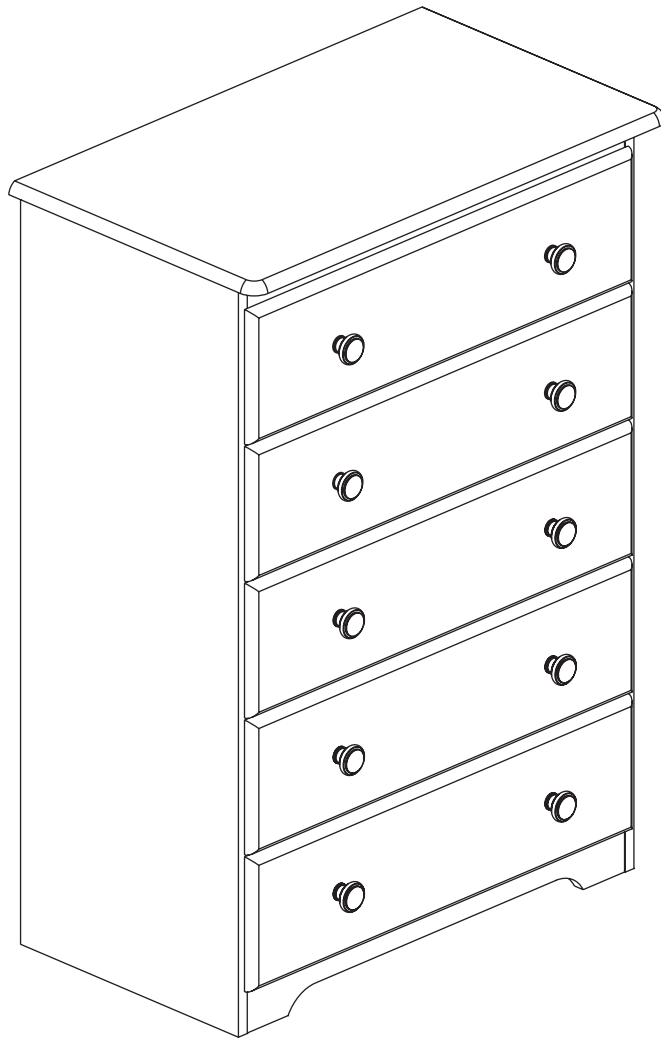

5 Drawer Chest - Bedz King BK 20

Thank you for purchasing your Furniture from Bedz King.

Every effort has been made to ensure your Furniture is of the finest quality. If you have any questions, please do not hesitate to contact us at info@bedzking.com

IDENTIFYING THE PARTS

5X

TOOLS REQUIRED

A	 Ø 8x30	24
B	 Ø 4,0x30	18
C	 Ø 3,5x30	40

D		10
E	 Ø 4,0x40	10
F	 10x10	12

IDENTIFYING THE PARTS

Letras
 Sim Não

01